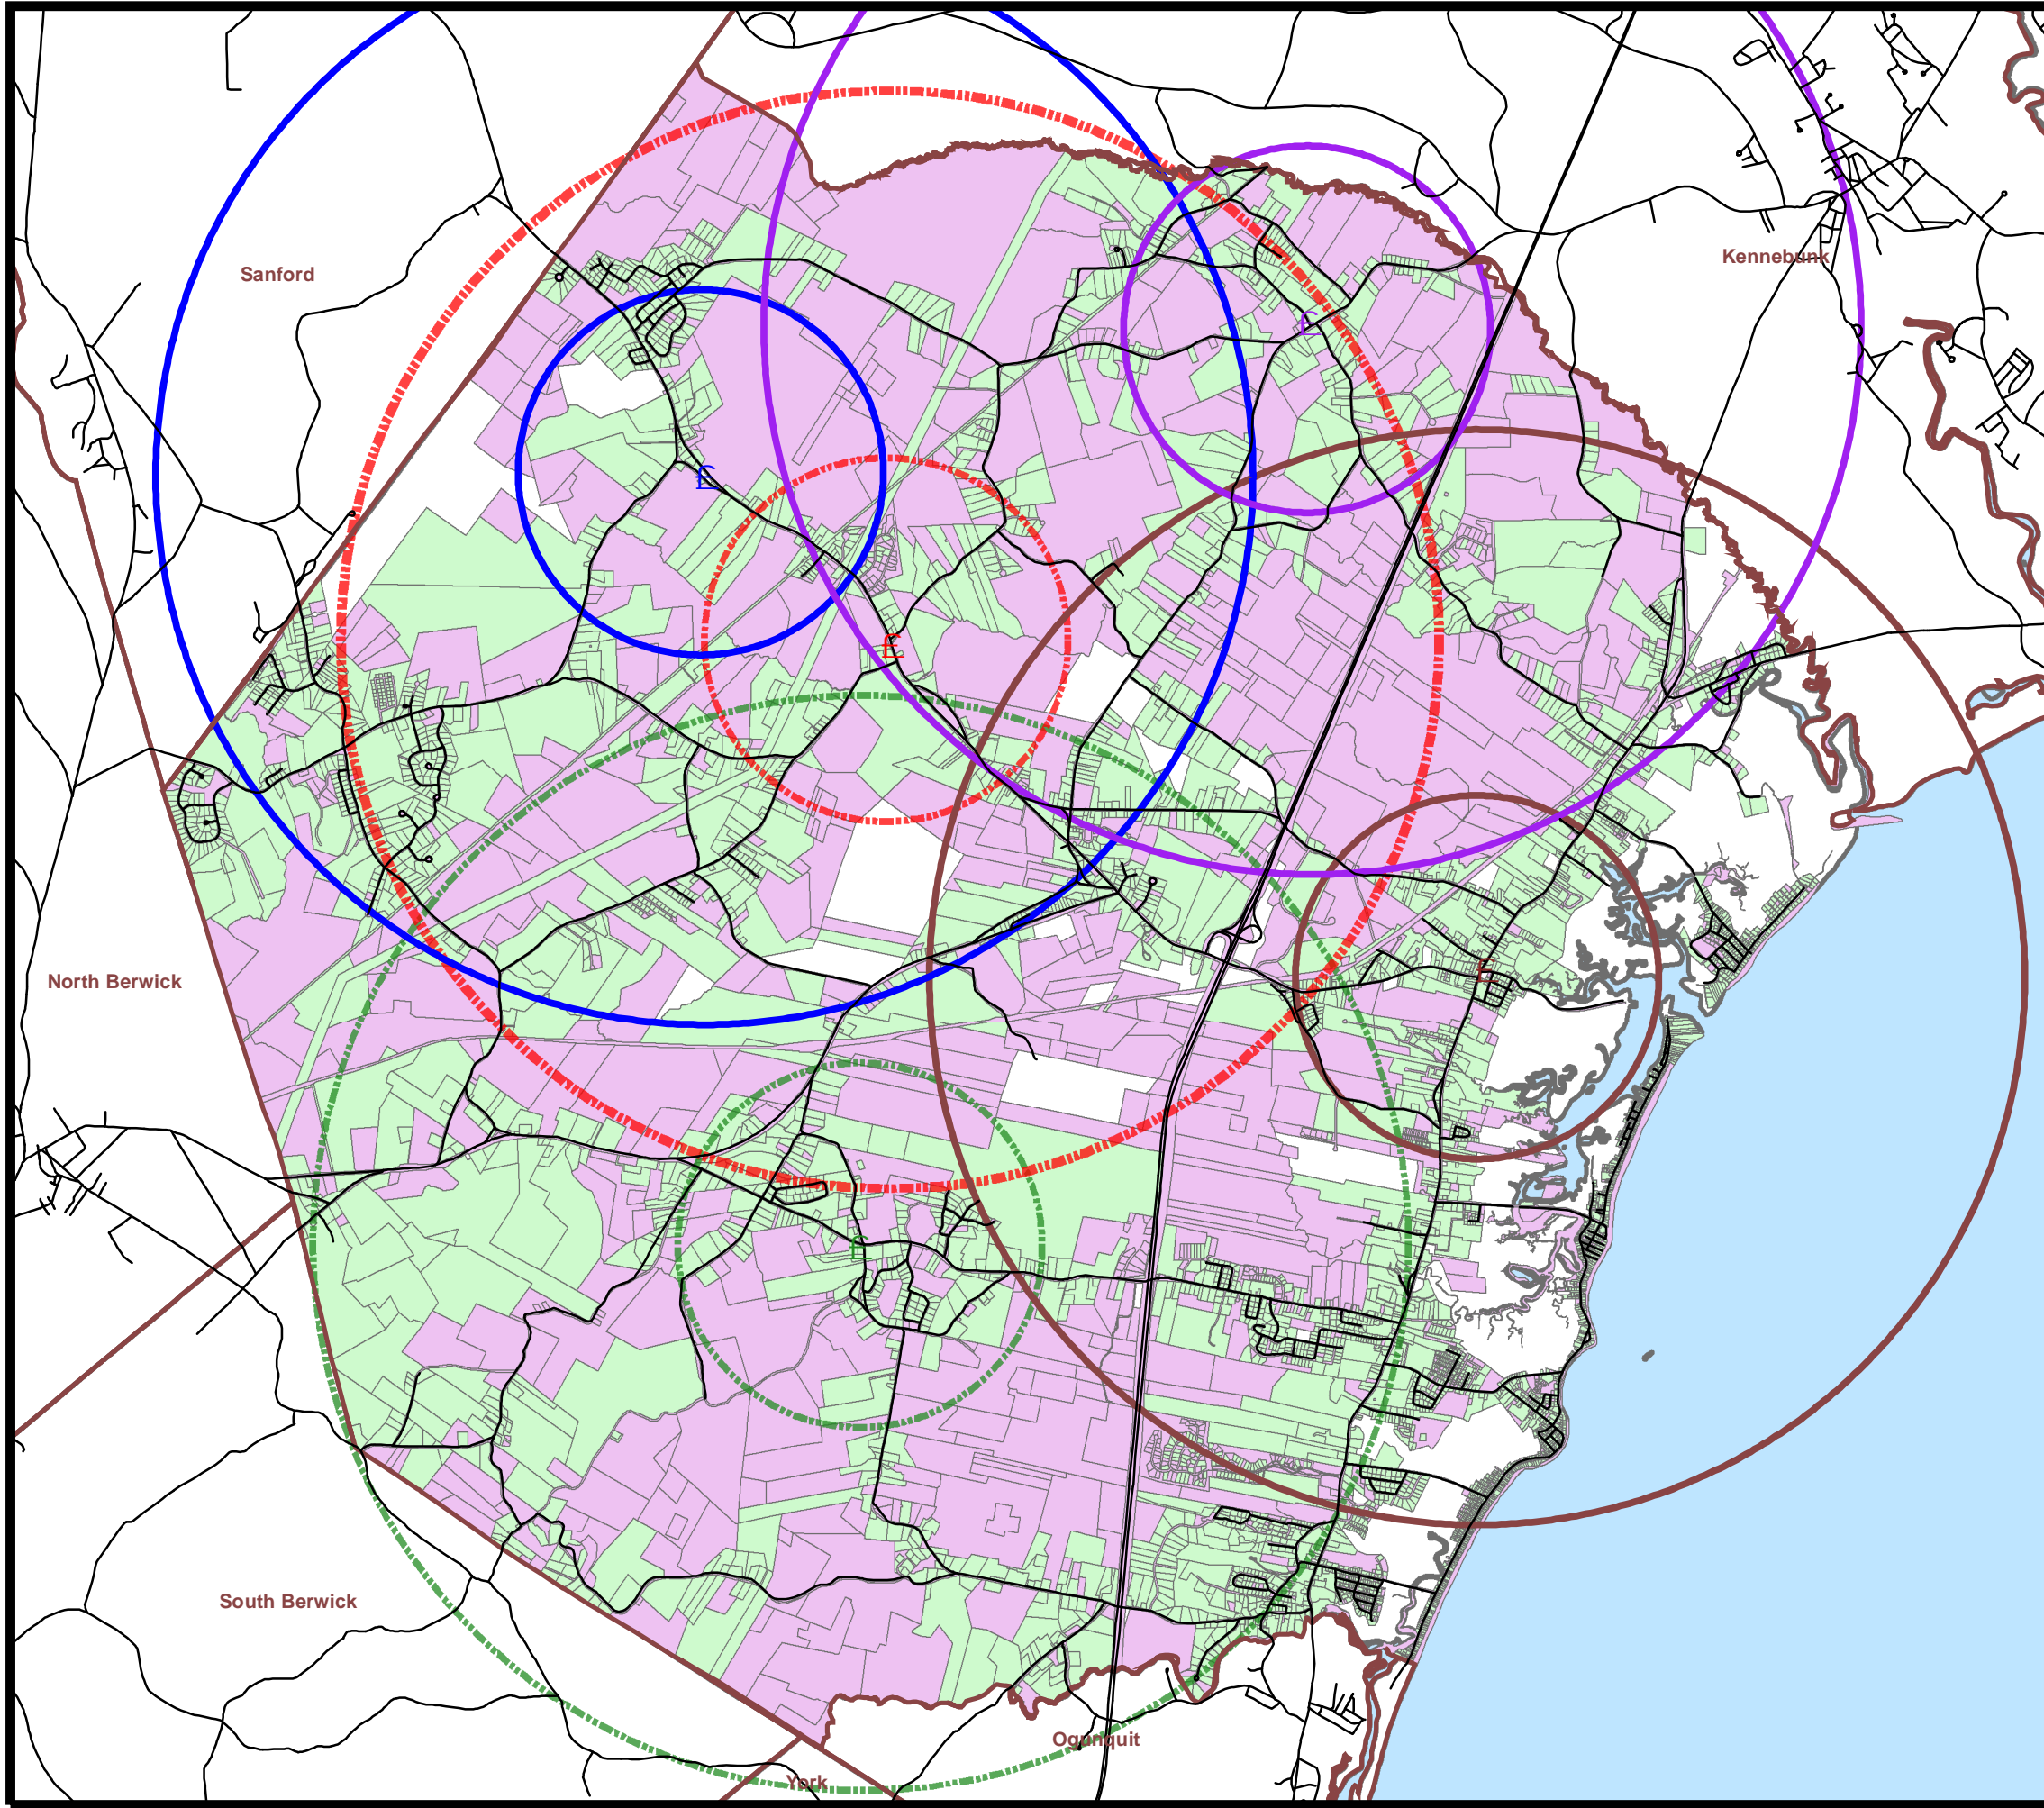

Town of Wells Comprehensive Plan Map 14 Fire Station Coverage Analysis

Existing Fire Stations

- Wells Branch Station - 3 mile radius
- Wells Branch Station - 1 mile radius
- High Pine Station - 3 mile radius
- High Pine Station - 1 mile radius
- Central Station - 3 mile radius
- Central Station - 1 mile radius

Proposed New Fire Stations

- Sanford/Meetinghouse Rds. Station - 3 mile radius
- Sanford/Meetinghouse Rds. Station - 1 mile radius
- Littlefield/Bear's Den Rds. Station - 3 mile radius
- Littlefield/Bear's Den Rds. Station - 1 mile radius

- Developed Parcels
- Vacant Parcels
- York County Towns
- Public Roads

Data provided by Town of Wells
Printed 15 September 2004

4

1 inch equals 5,000 feet