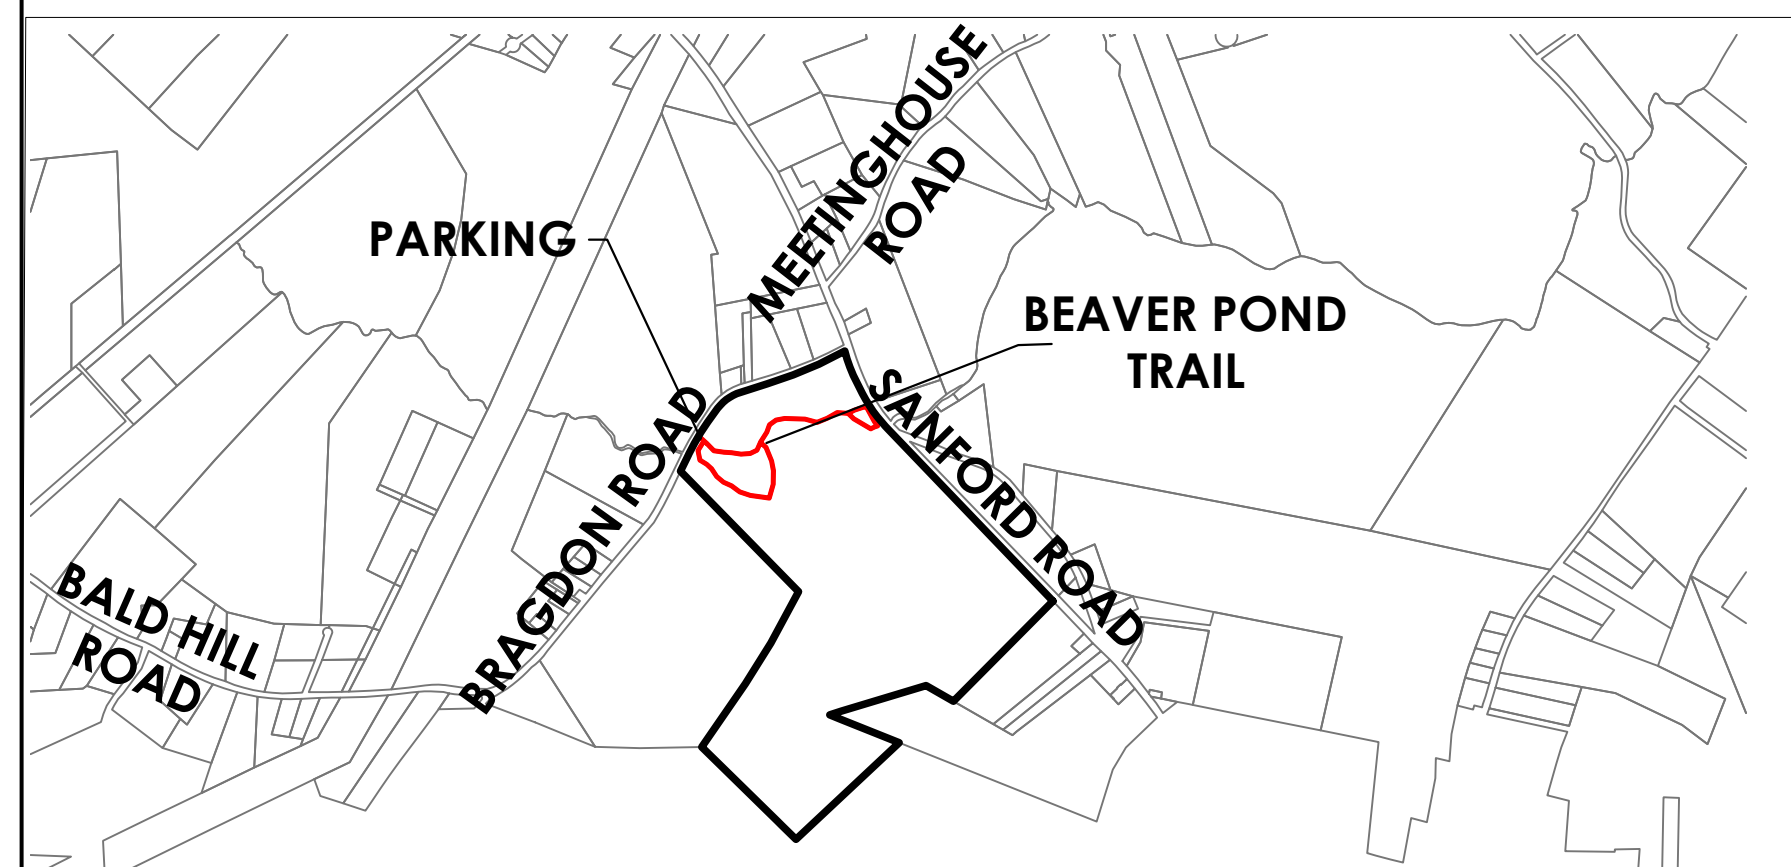

# TILTON HOMESTEAD WILDLIFE COMMONS

TRAIL LOCATION PLAN

## OLD MILL DAM & FISHING TRAILS

**WELLS CONSERVATION COMMISSION**

*Conserving Nature for Life*

Town of Wells, Maine 04090