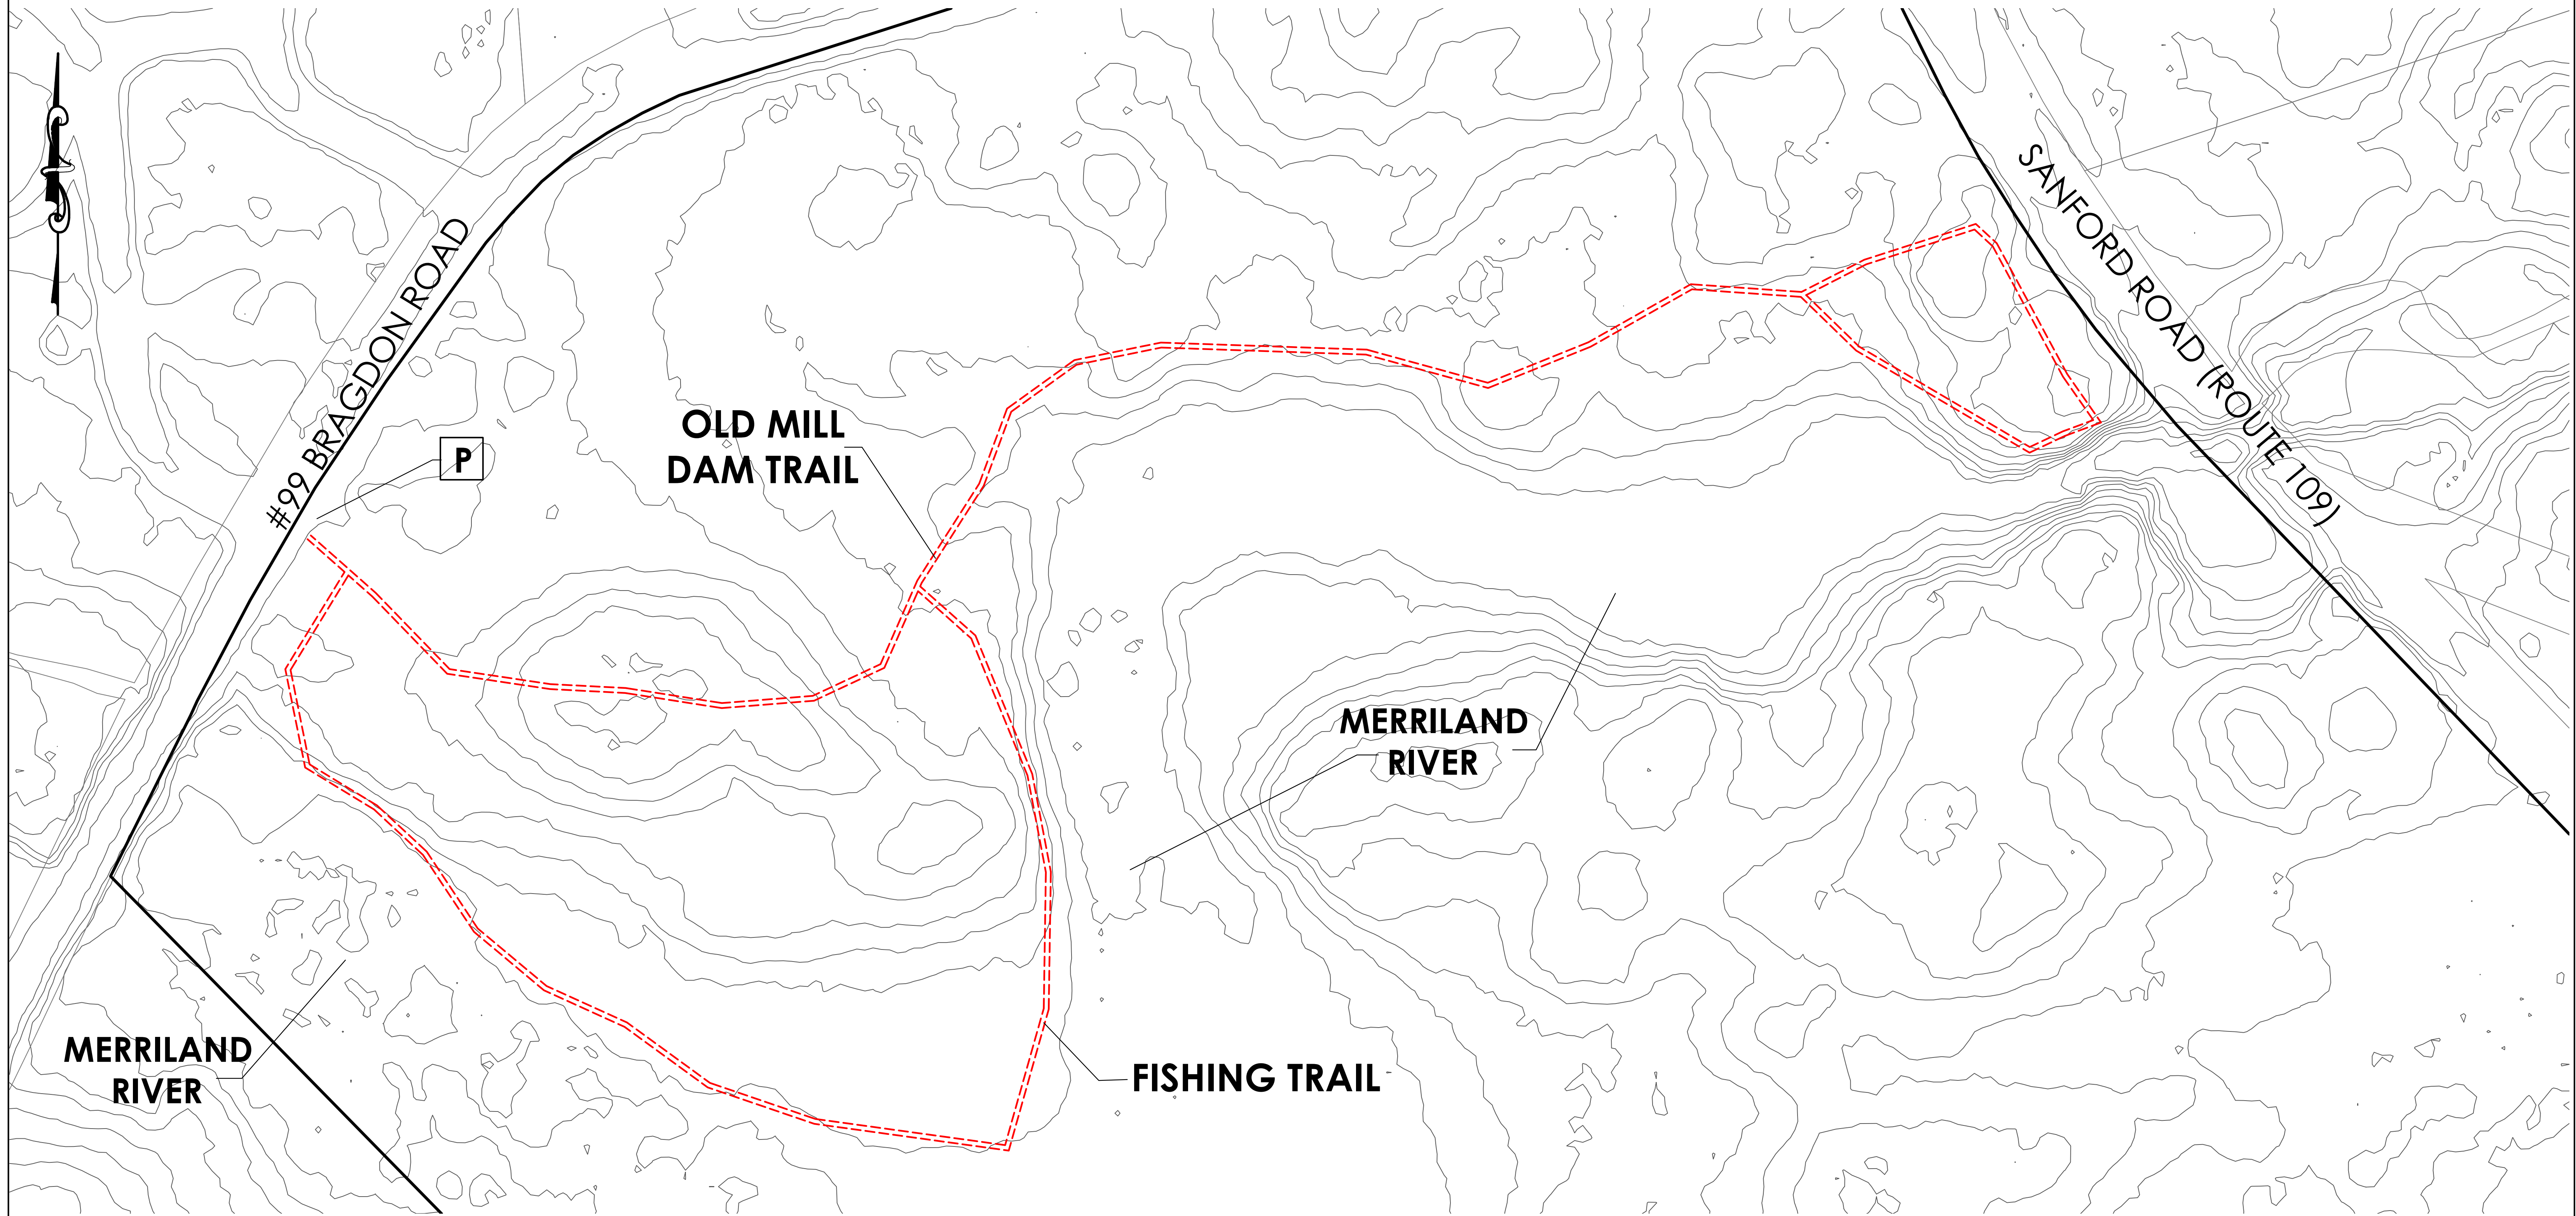

# TILTON HOMESTEAD WILDLIFE COMMONS

TRAIL LOCATION PLAN

## OLD MILL DAM & FISHING TRAILS

**WELLS CONSERVATION COMMISSION**

*Conserving Nature for Life*

Town of Wells, Maine 04090